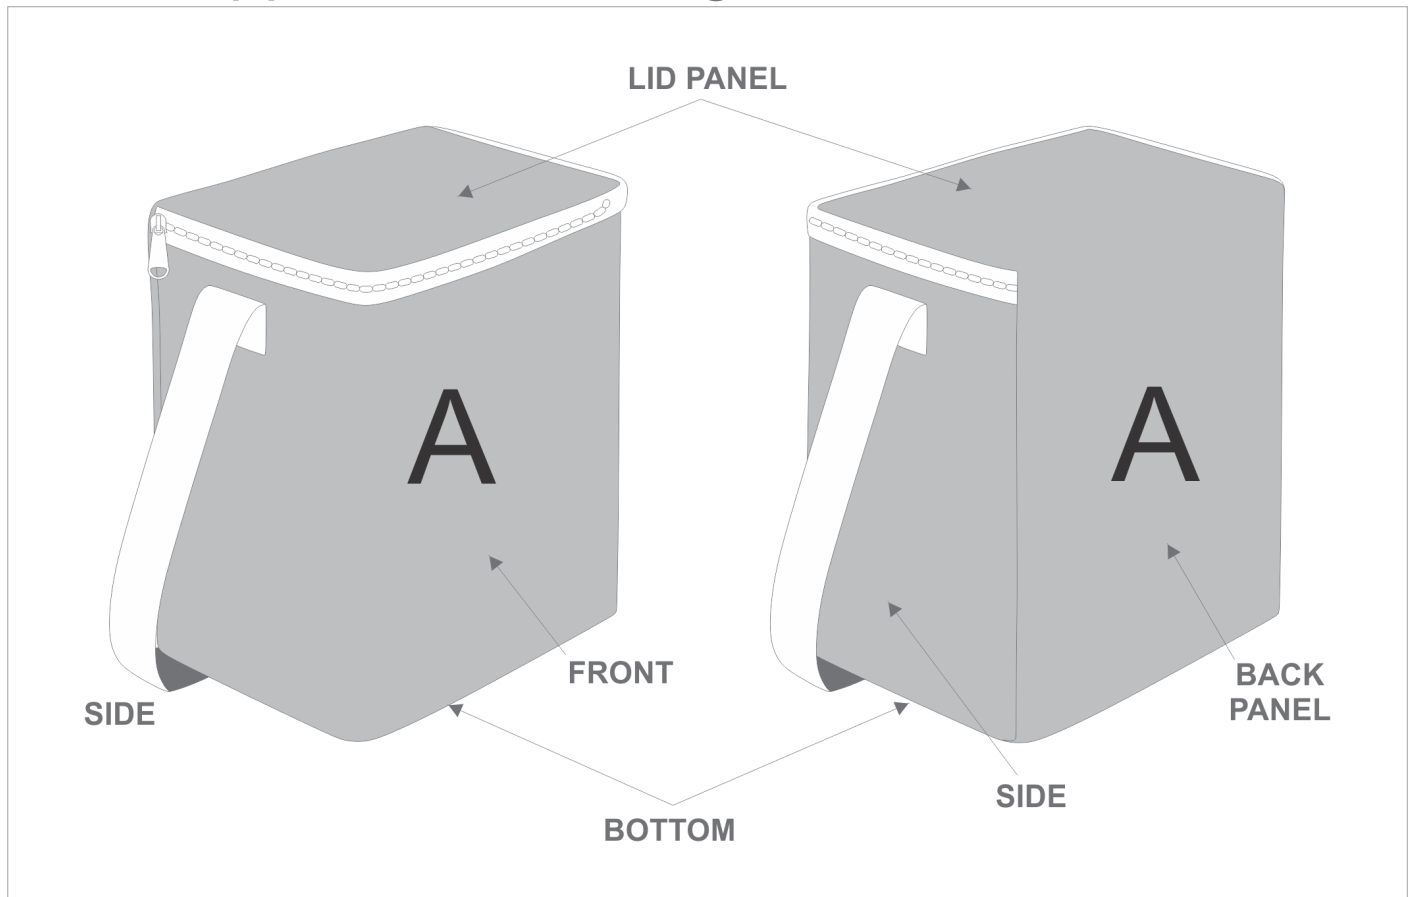

SG-HP-105-G

PPS Hoppla Drakensberg 27-Litre Cooler

Need to know:

- Includes 1-Position Sublimation (setup fees apply)
- **Please Note: We cannot guarantee 100% logo Alignment on all Brandable Panels.**

Branding Options:

Position A

1. Custom Sublimation A (CPSUB-A)
Full Colour
Size: 1156mm wide x 840mm high